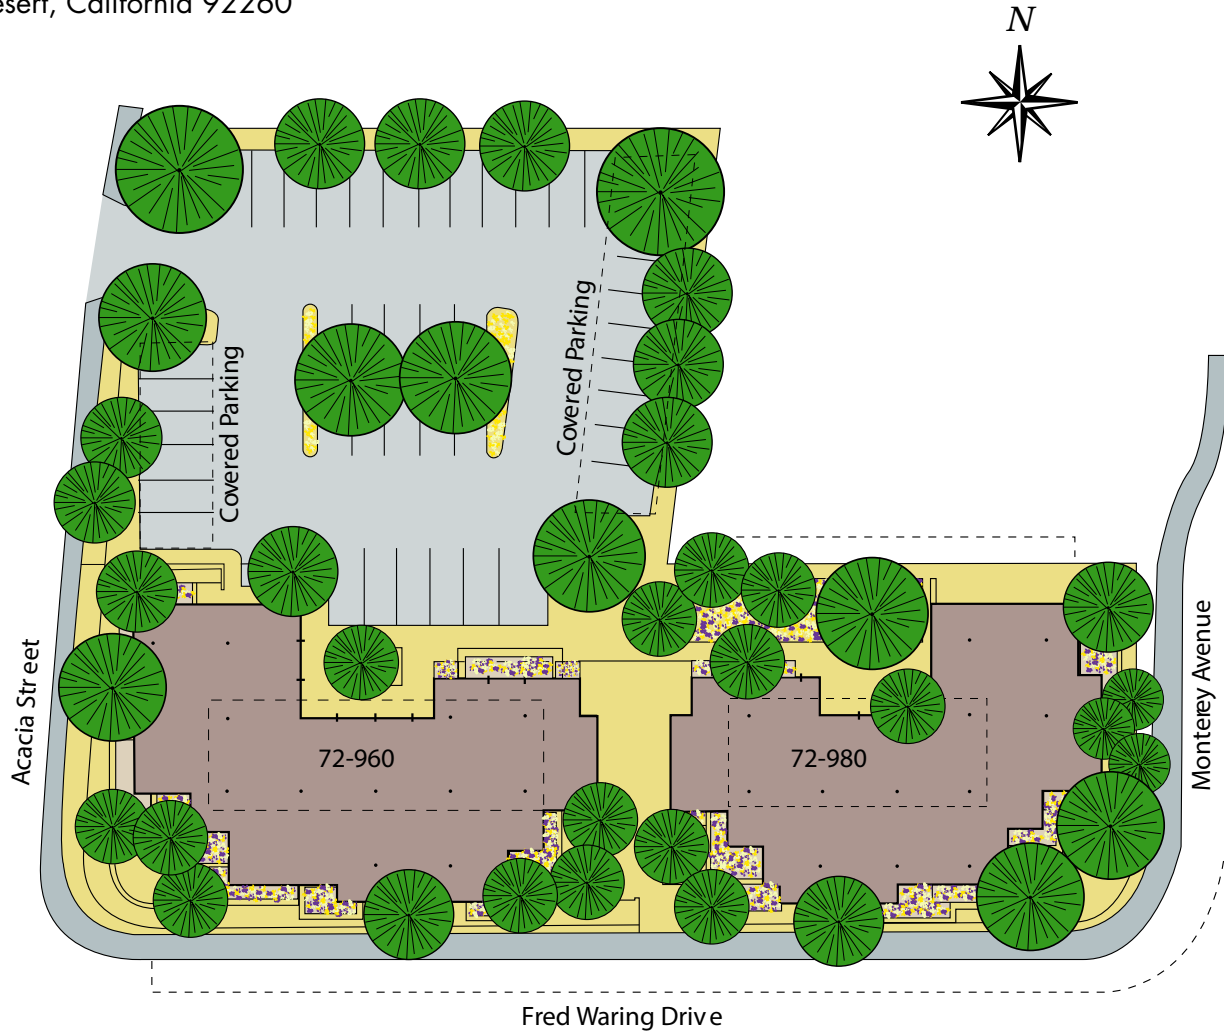

Milestone Executive Suites

72-960 Fred Waring Drive
Palm Desert, California 92260

FEATURES

- Contemporary design inspired by architect Frank Lloyd Wright
- Centrally located on the corner of Monterey Avenue and Fred Waring Drive
- Covered parking
- Professional Office/Executive Suites
- Two conference rooms
- Professionally designed reception area
- Lounge