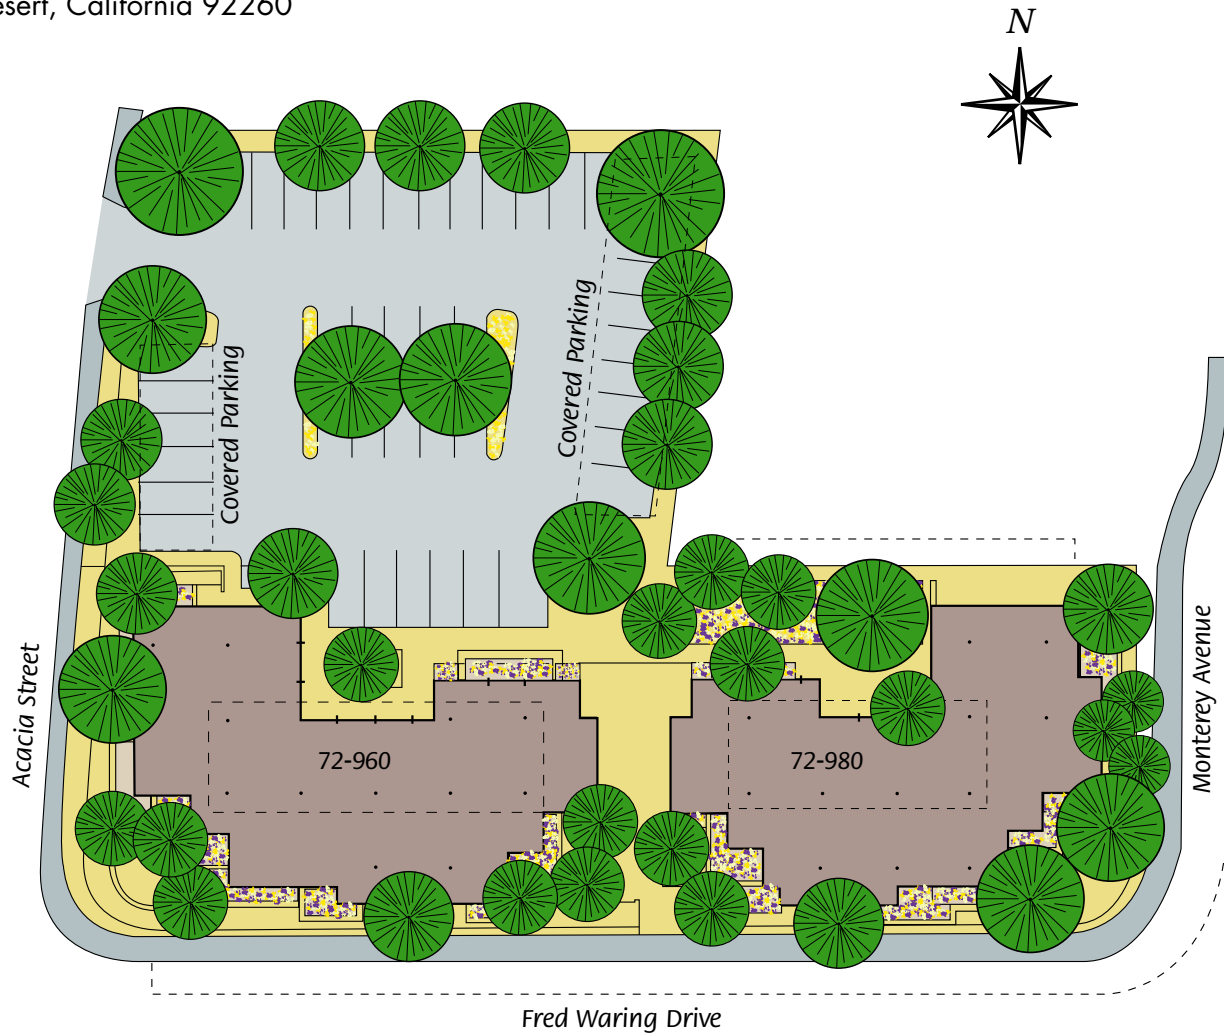

Milestone Buildings

72-980 Fred Waring Drive
Palm Desert, California 92260

FEATURES

- Contemporary design inspired by architect Frank Lloyd Wright
- Centrally located on the corner of Monterey Avenue and Fred Waring Drive
- Covered parking
- Professional Office/Medical/Executive Suites