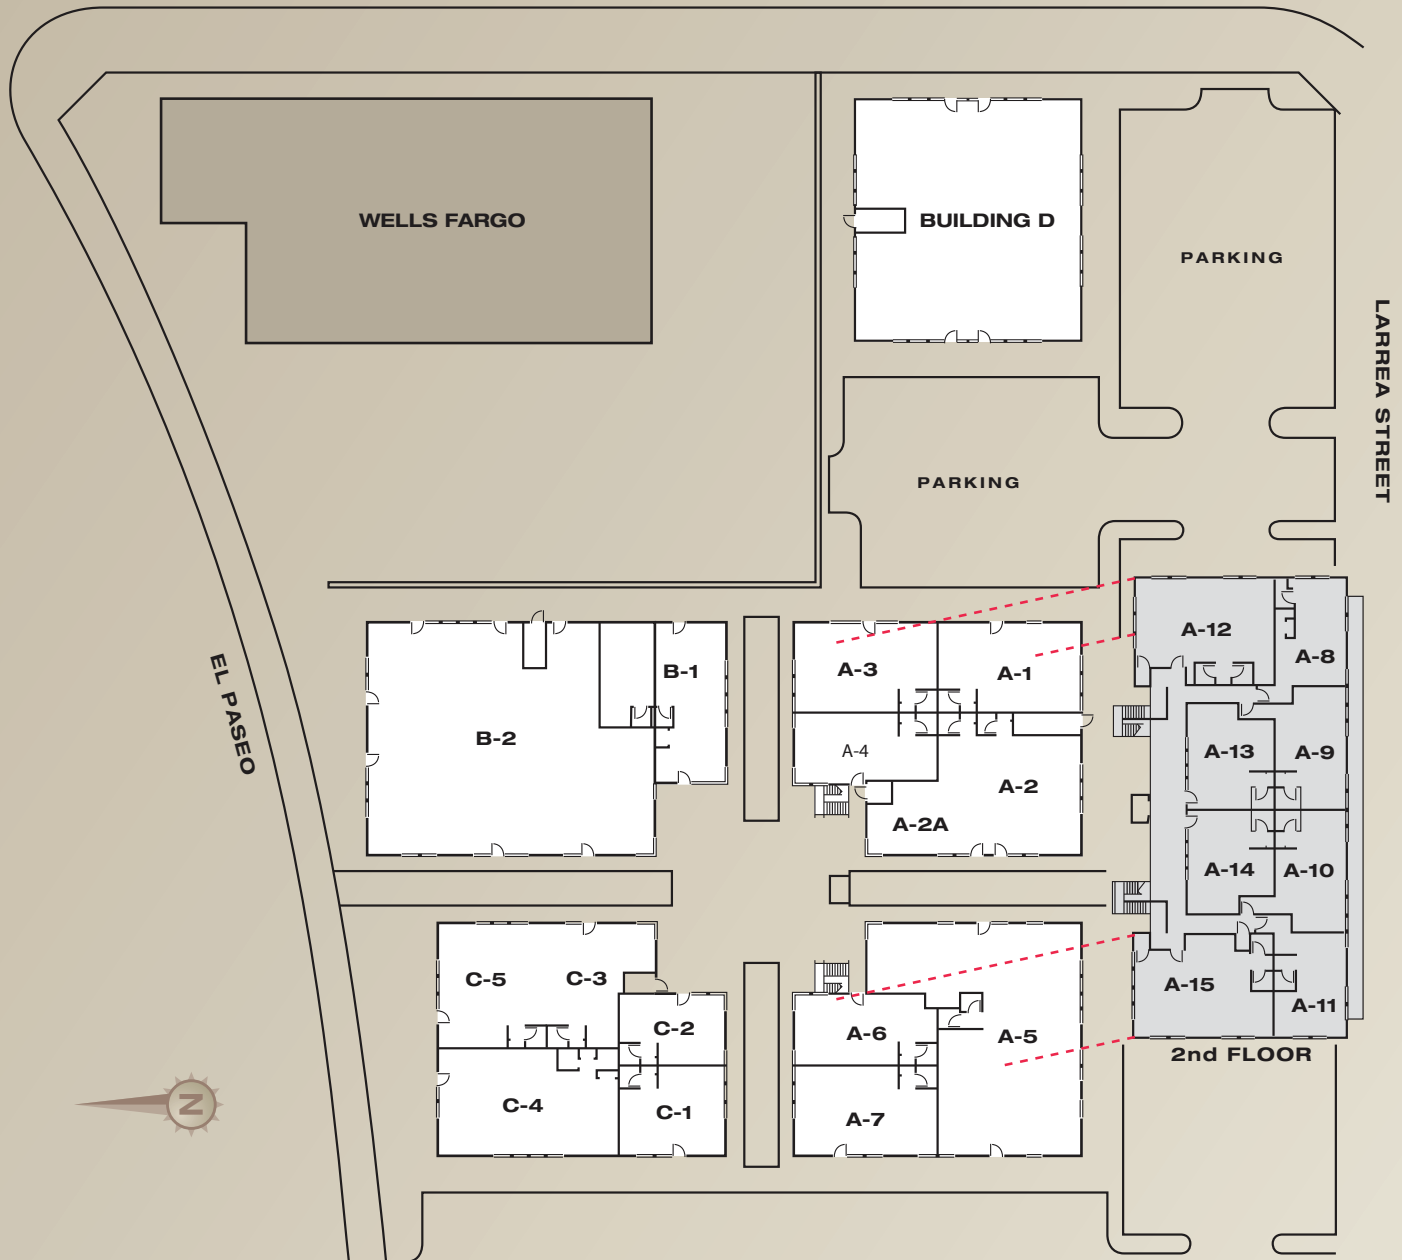

HMS PLAZA WEST

LANTANA

HMS PLAZA - FINANCIAL & PROFESSIONAL CENTER

74075 El Paseo Palm Desert, CA

The Coachella Valley's most comprehensive financial and professional complex.

FOR MORE INFORMATION CALL

760 578-1657