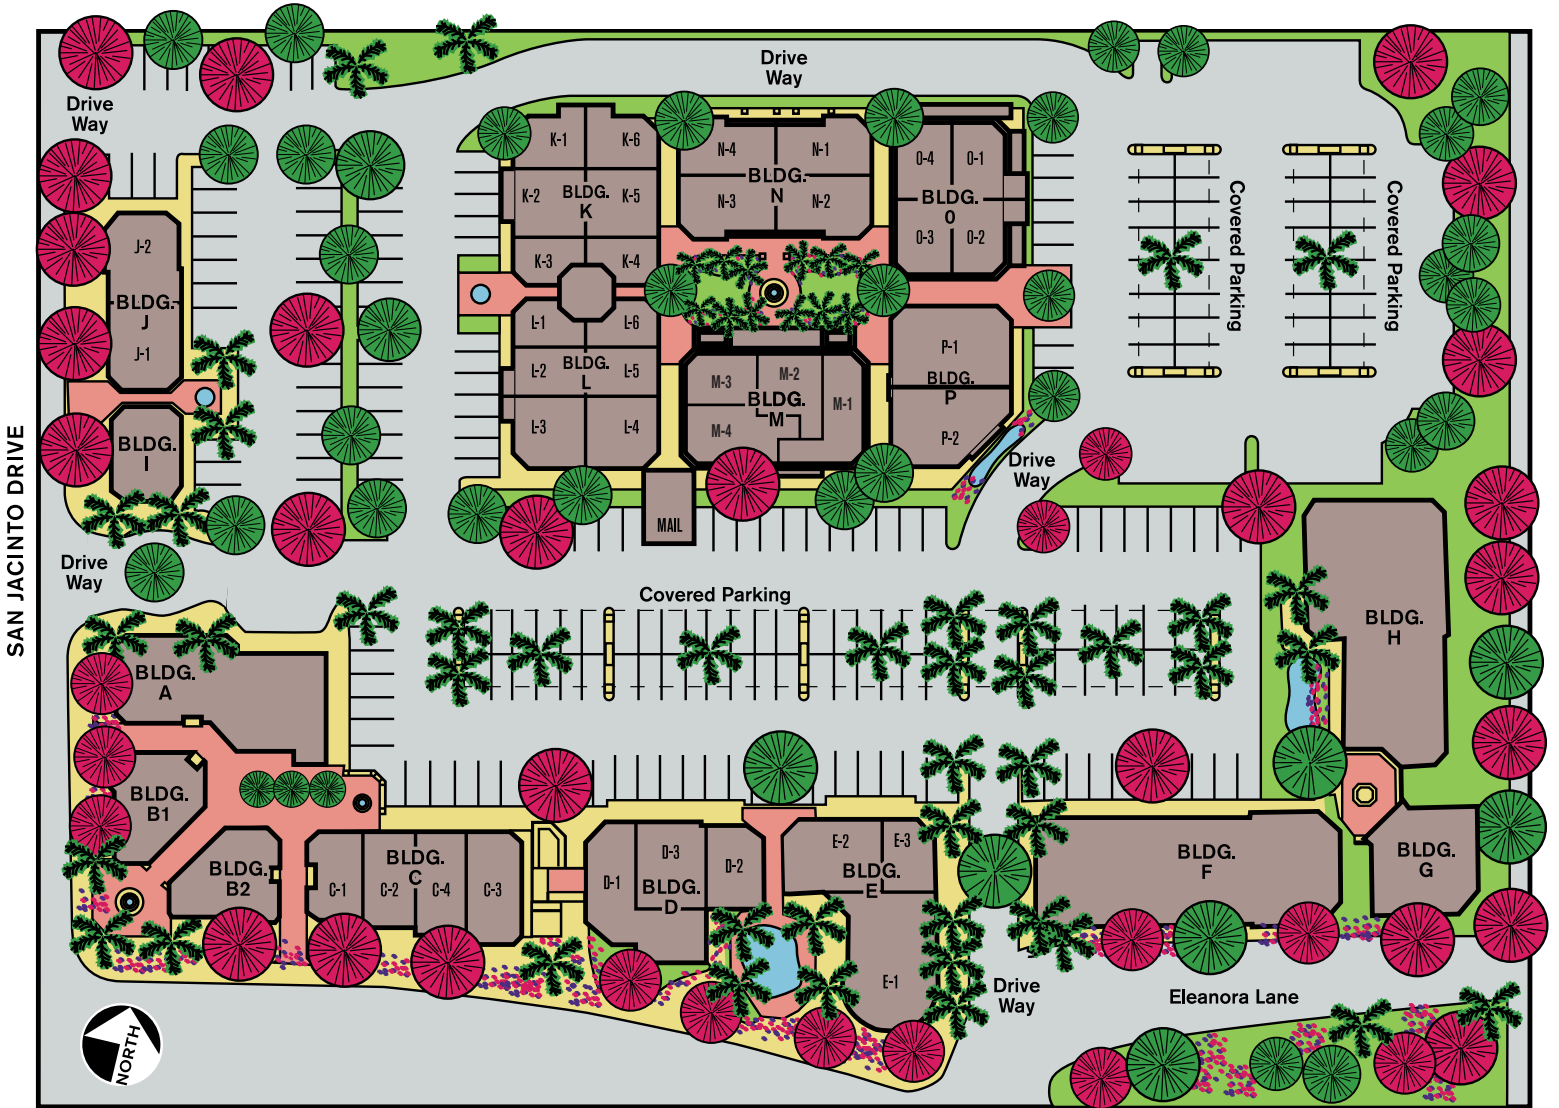

# Plaza Agua Blanca

41-750 Rancho Las Palmas Dr  
Rancho Mirage, California 92270

RANCHO LAS PALMAS DRIVE

# Plaza Agua Blanca

41-750 Rancho Las Palmas Dr  
Rancho Mirage, California 92270

## FEATURES

- Across the street from The River Project, general commercial project made up of eleven individual buildings
- 161 parking spaces of which 59 are covered
- Overall property is approximately four acres
- Located on the corner of Rancho Las Palmas Drive and San Jacinto Drive in Rancho Mirage
- The property is adjacent to the Rancho Las Palmas Marriott's Resort & Spa and Rancho Mirage Post Office
- The property is also within a mile of the Eisenhower Medical Center, Hope Square and The Heart Institute of the Desert
- Buildings are designed to have the character of a quaint and rustic Spanish Village
- The buildings are single story and range from 650 square feet to 5800 square feet. The smaller size and number of buildings add to the village-like atmosphere
- There are a number of large patios within the project. These patios are oriented toward the street as an invitation for pedestrian traffic to enter the village. There are a number of fountains and a water feature incorporated into the project
- Professional Office/Medical/Restaurant/Retail