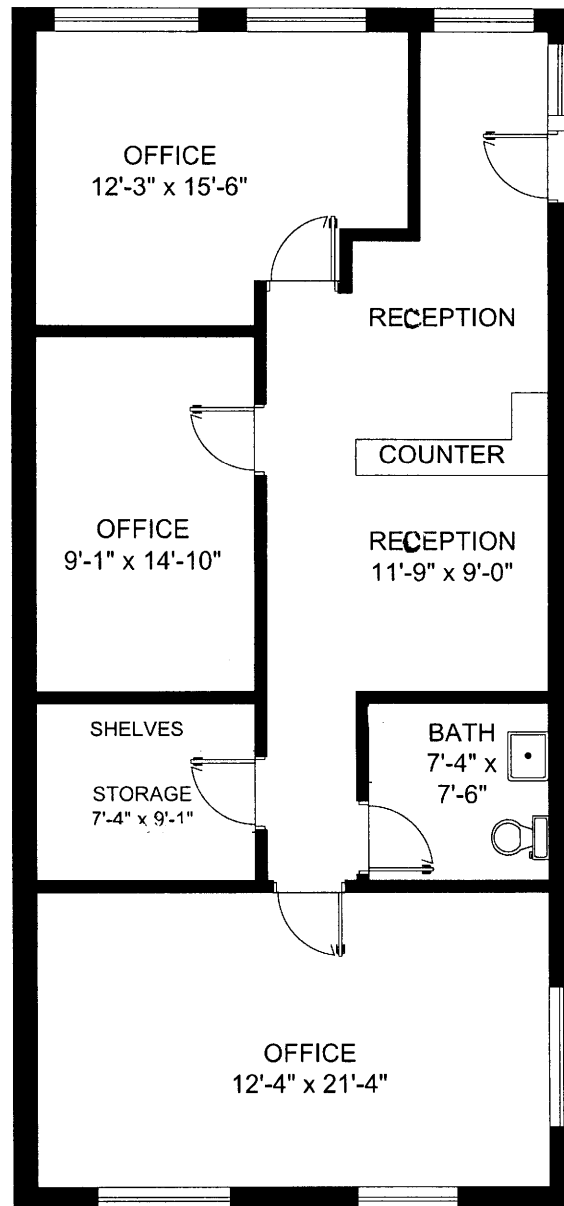

HOMME PROPERTY MANAGEMENT

(760) 578-1657

www.hommeproperty.com

COURTYARD

PARKING

NORTH

scale: 1/8" = 1'-0"

SUITE

4

Santa Fe Square
43-585 Monterey Avenue
Palm Desert, CA 92260