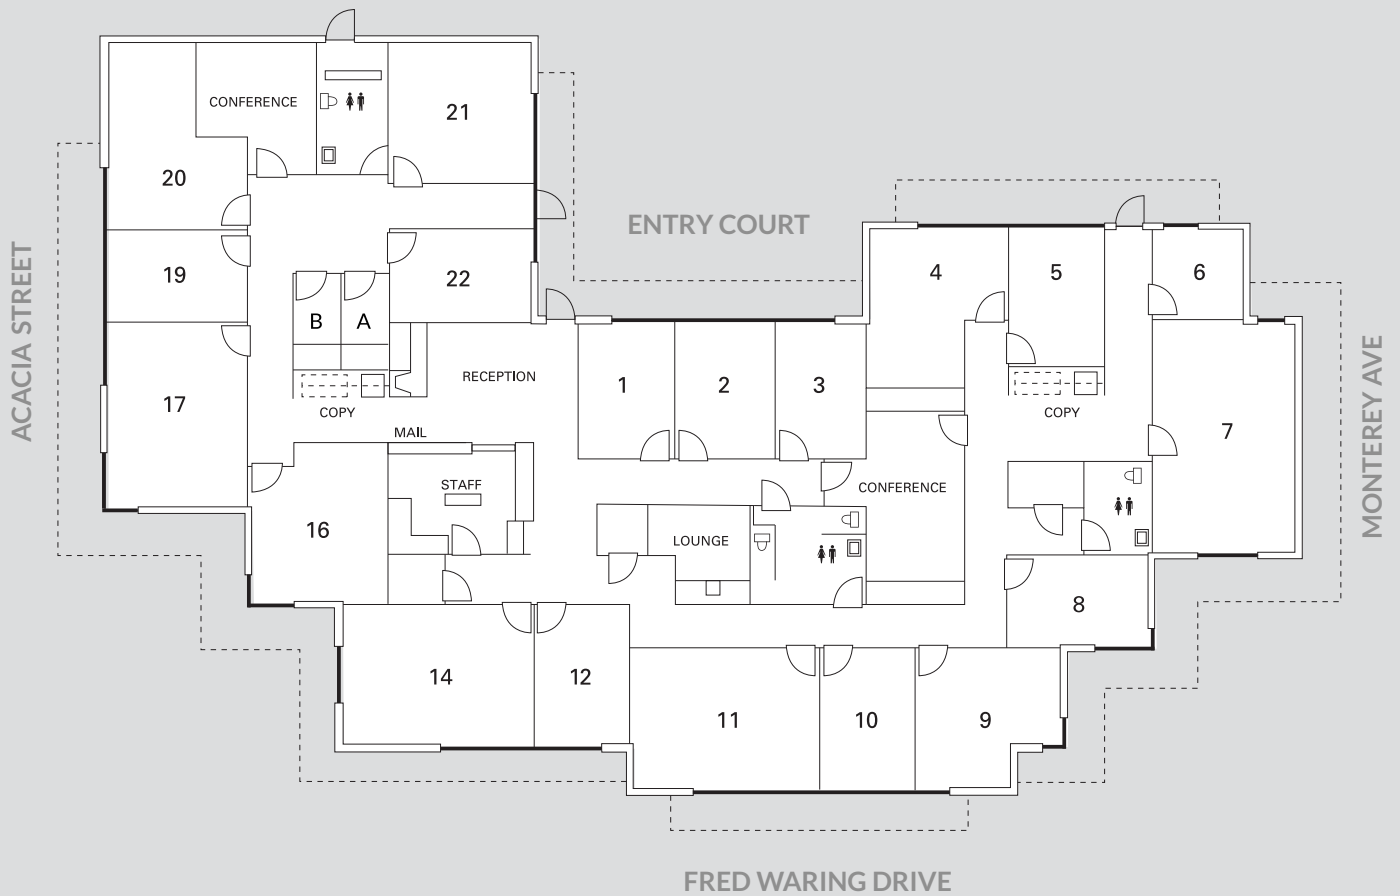

## ▶ MILESTONE EXECUTIVE SUITES

*(All square footage and dimensions are approximate)*

**MILESTONE**  
72-960 Fred Waring Dr.  
Palm Desert, CA 92260