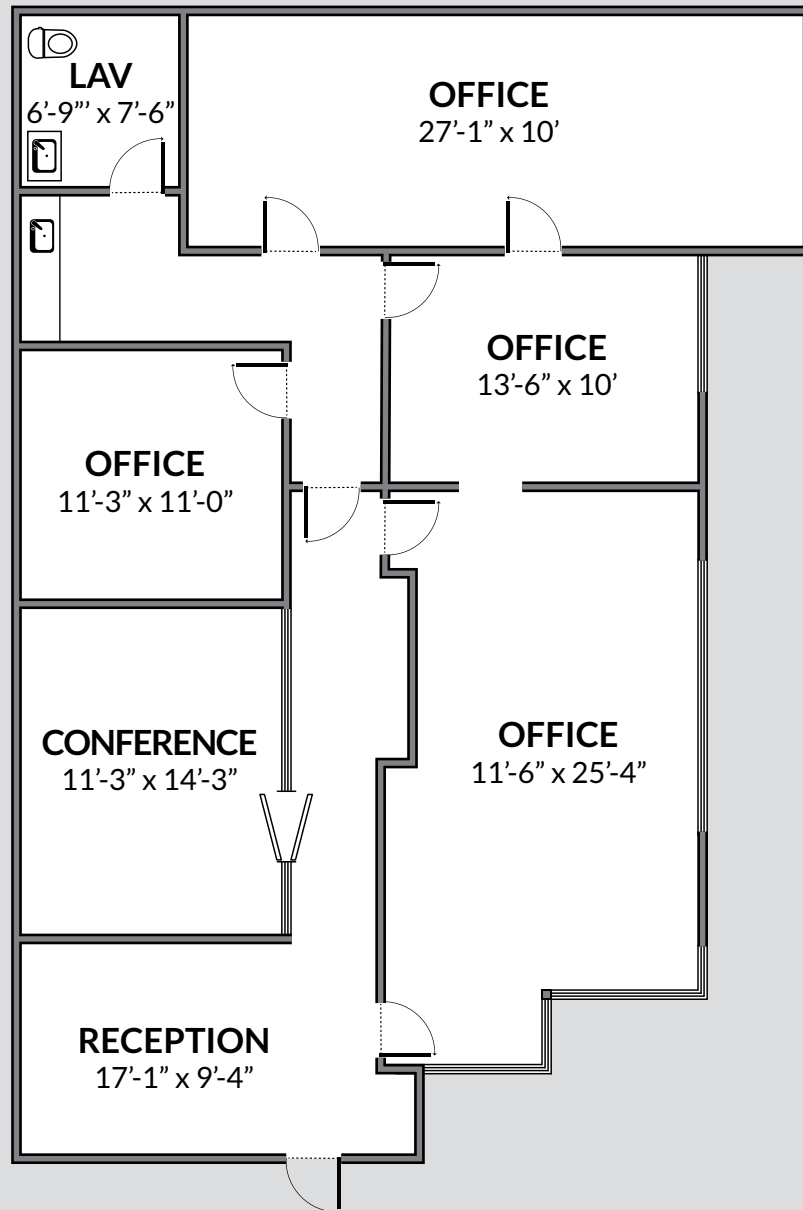

## SUITE J-2

+/- 1500 sq ft

(All square footage and dimensions are approximate)

**CORNERSTONE PLAZA**

74-000 Country Club Drive

Palm Desert, CA 92260