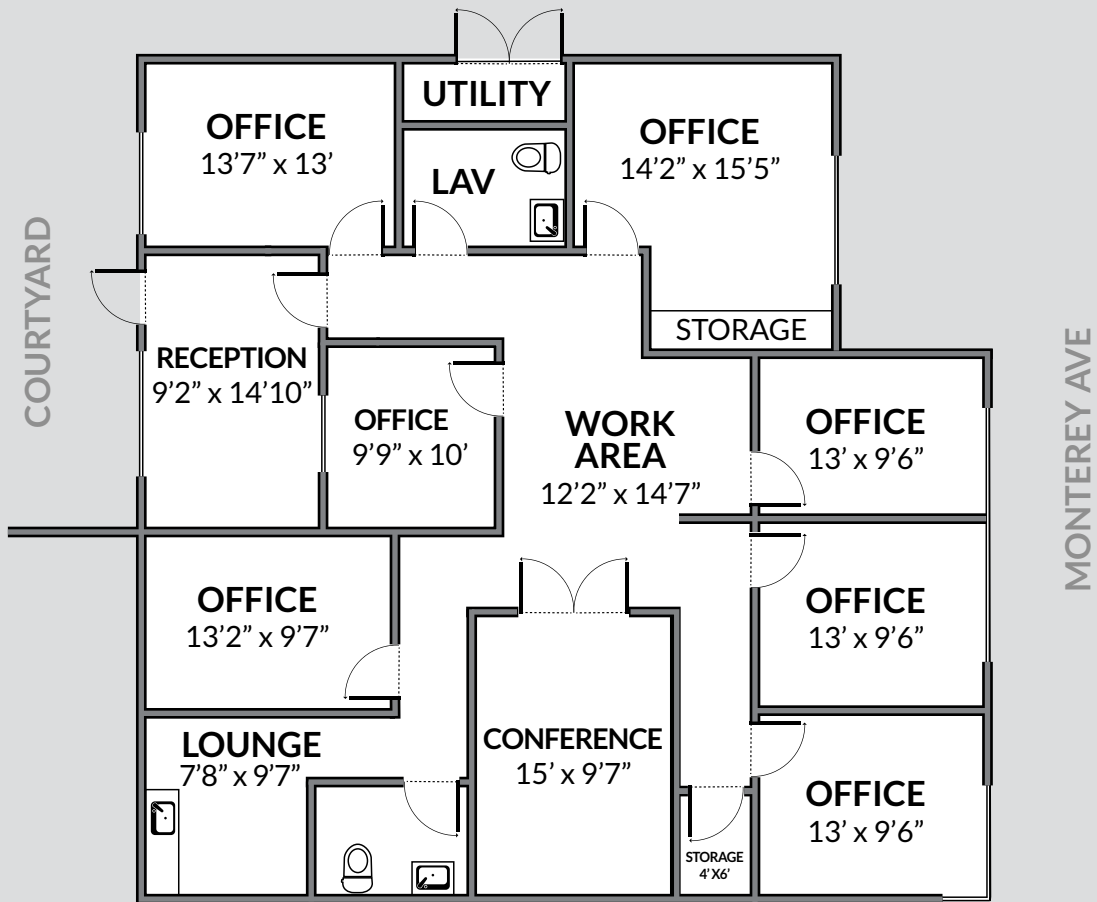

HOMME
PROPERTY MANAGEMENT

760 578-1657
mike@hommeproperty.com | www.hommeproperty.com

SUITE C

+/- 1998 sq ft
(All square footage and dimensions are approximate)

MILESTONE

72-980 Fred Waring Dr.
Palm Desert, CA 92260