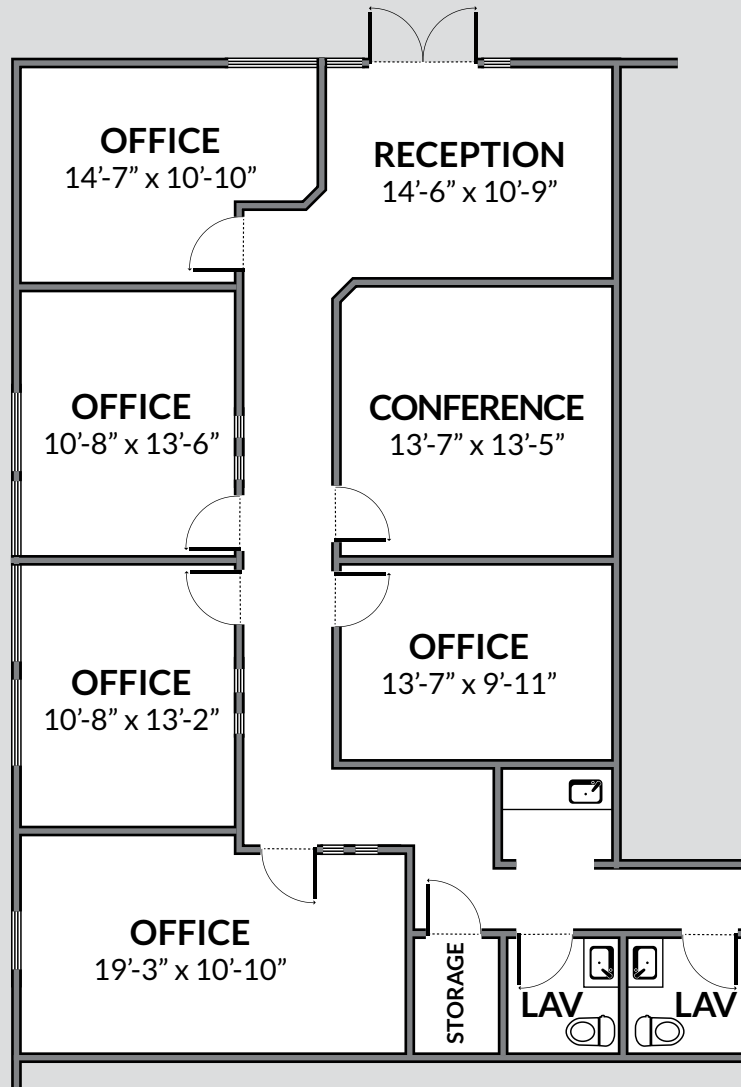

HOMME
PROPERTY MANAGEMENT

760 578-1657
mike@hommeproperty.com | www.hommeproperty.com

SUITE C4

+/- 1590 sq ft

(All square footage and dimensions are approximate)

HMS PLAZA WEST

74-075 El Paseo

Palm Desert, CA 92260