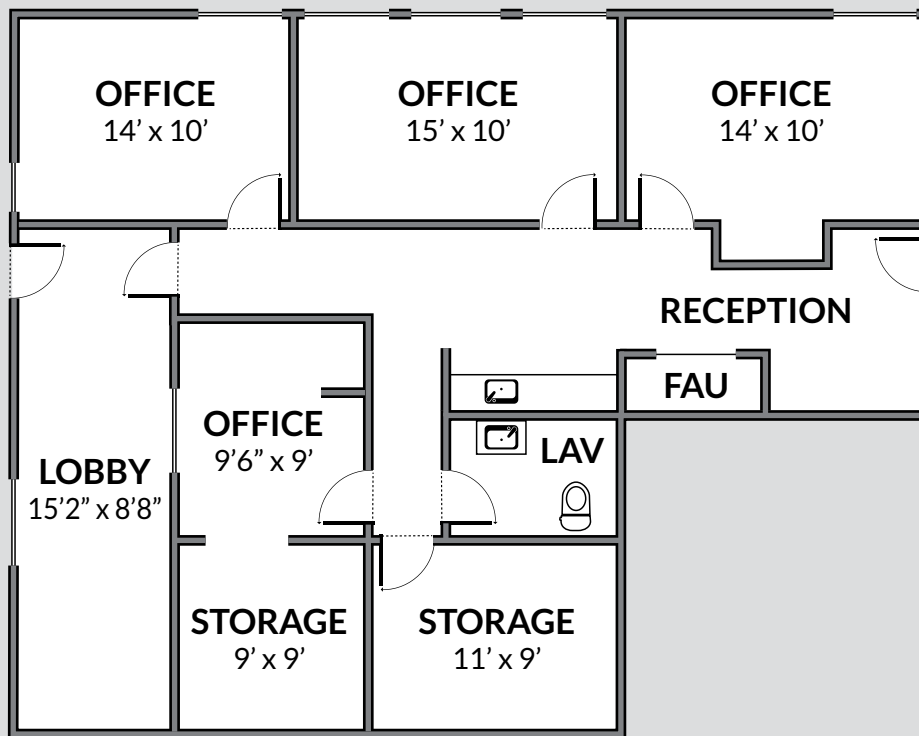

HOMME
PROPERTY MANAGEMENT

760 578-1657
mike@hommeproperty.com | www.hommeproperty.com

PARKING

PATIO

WELLS FARGO

EL PASEO

SUITE B1

+/- 1488 sq ft

(All square footage and dimensions are approximate)

HMS PLAZA WEST

74-075 El Paseo

Palm Desert, CA 92260