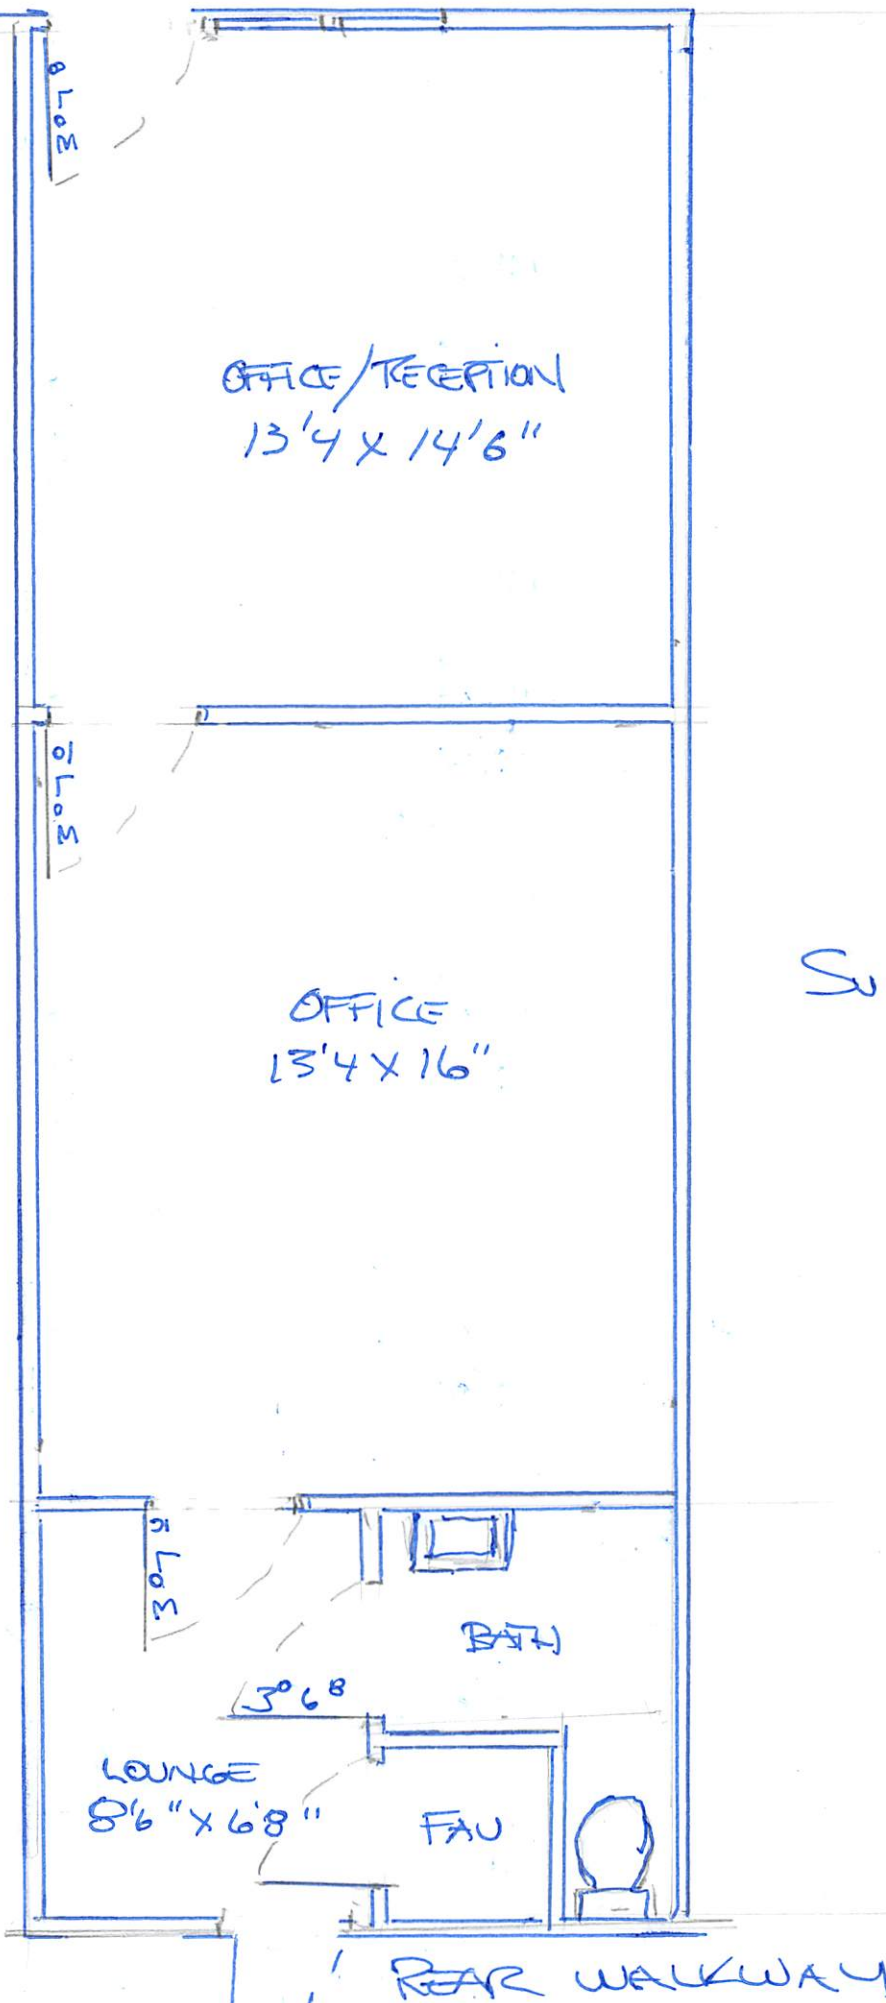

COURTYARD / PARKING

SUITE # 5

HMS PLAZA EAST
74-133 EL PASO
PALM DESERT, CA
92260

± 550 SQ. FT.

SUITE #6