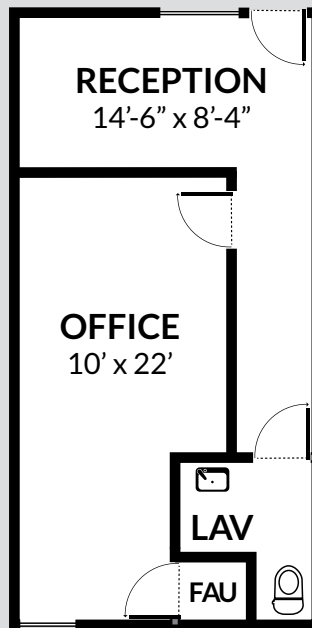

HOMME
PROPERTY MANAGEMENT

760 578-1657
mike@hommeproperty.com | www.hommeproperty.com

LANTANA DR

PATIO

SUITE 1

+/- 492 sq ft

(All square footage and dimensions are approximate)

HMS PLAZA EAST