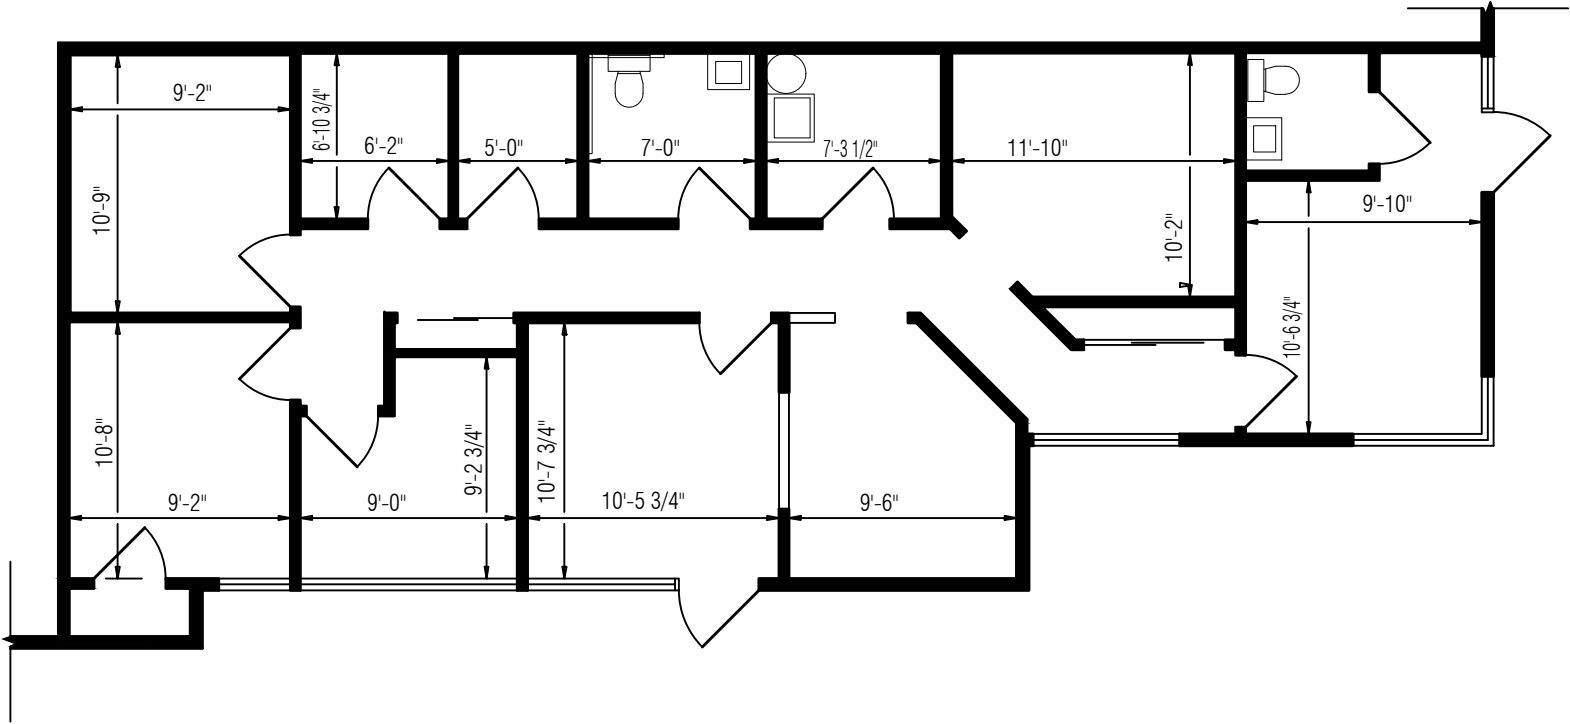

HOMME PROPERTY MANAGEMENT

760-578-1654

www.hommeproperty.com

1,243 SQ. FT.
APPROX.

CORNERSTONE BUILDING A
74-000 COUNTRY CLUB DR.
SUITE A-2
PALM DESERT, CALIFORNIA