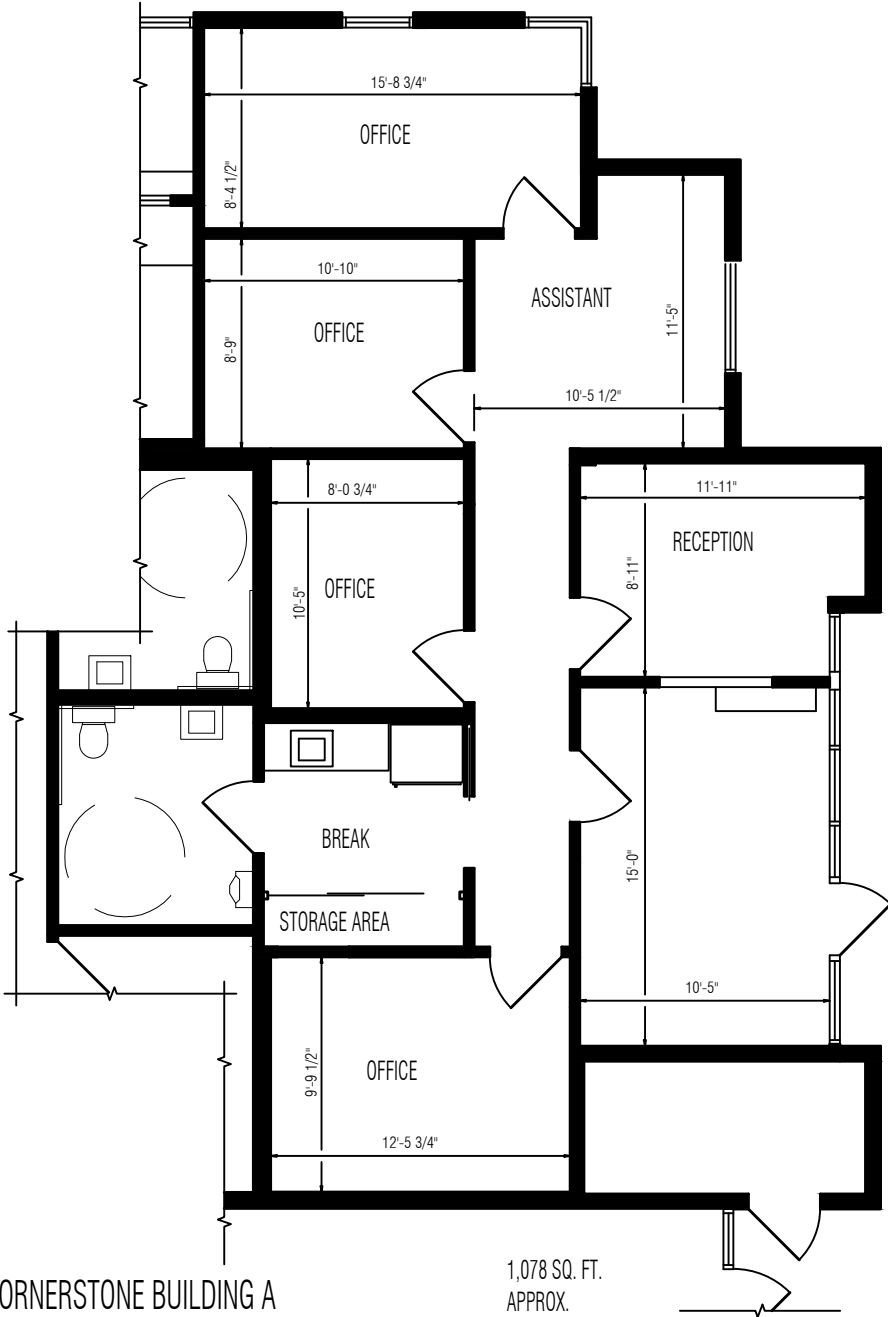

HOMME PROPERTY MANAGEMENT
760-578-1654
www.hommeproperty.com

CORNERSTONE BUILDING A
74-000 COUNTRY CLUB DR.
SUITE A-1
PALM DESERT, CALIFORNIA

1,078 SQ. FT.
APPROX.