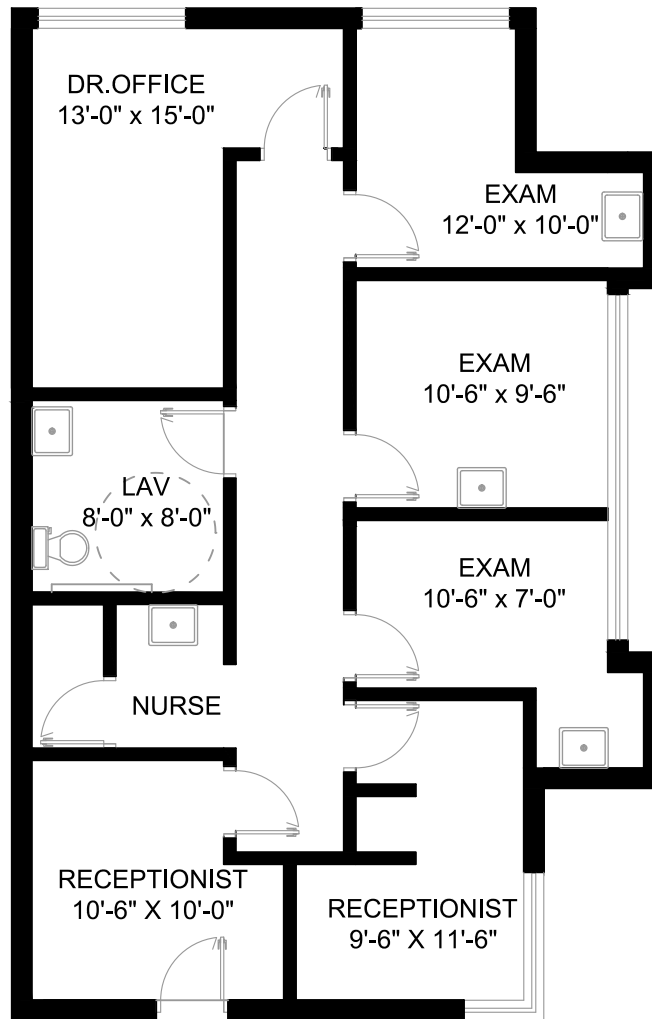

HOMME PROPERTY MANAGEMENT

(760) 578-1657

www.hommeproperty.com

NORTH

scale: 1/8" = 1'-0"

SUITE
G - 3

Cornerstone Plaza
74-000 Country Club Drive
Palm Desert, CA 92260