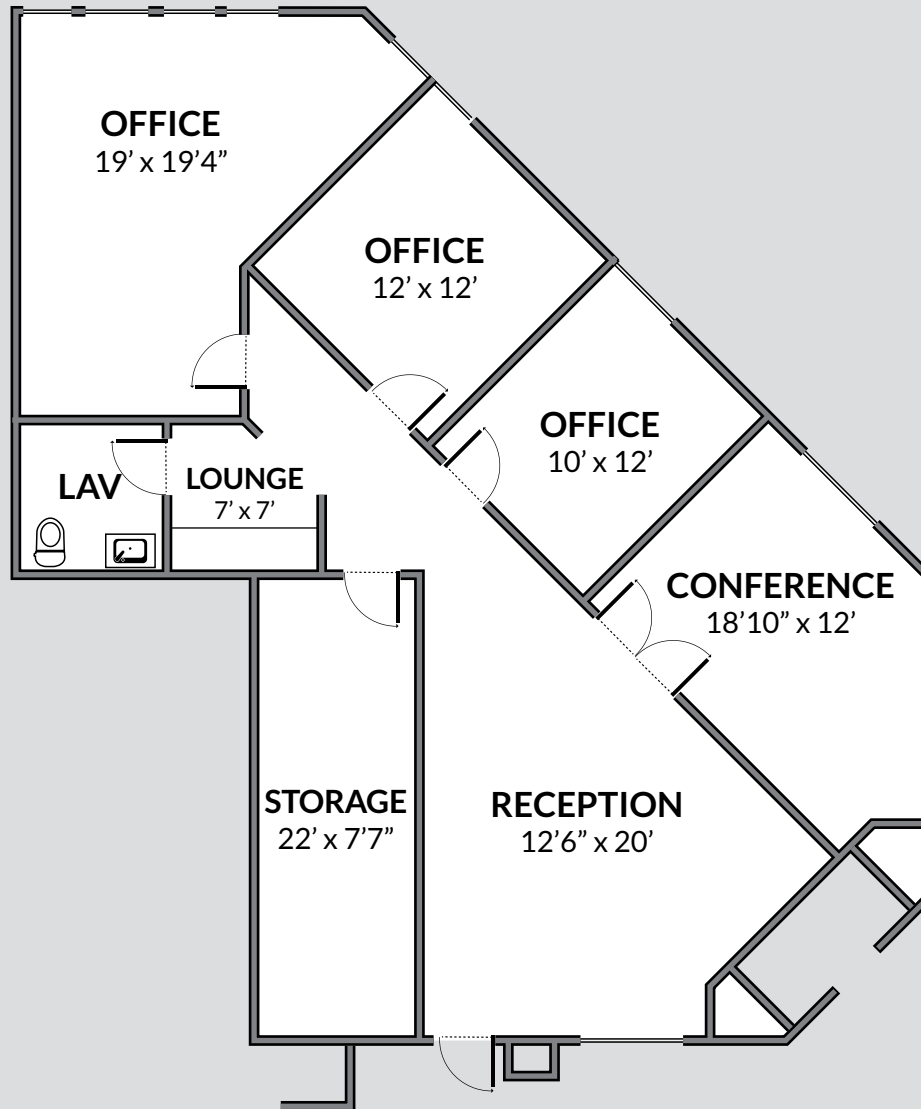

## SUITE P-2

+/- 1480 sq ft

*(All square footage and dimensions are approximate)*

**AGUA BLANCA PLAZA**

41-750 Rancho Las Palmas Dr.

Rancho Mirage, CA 92270