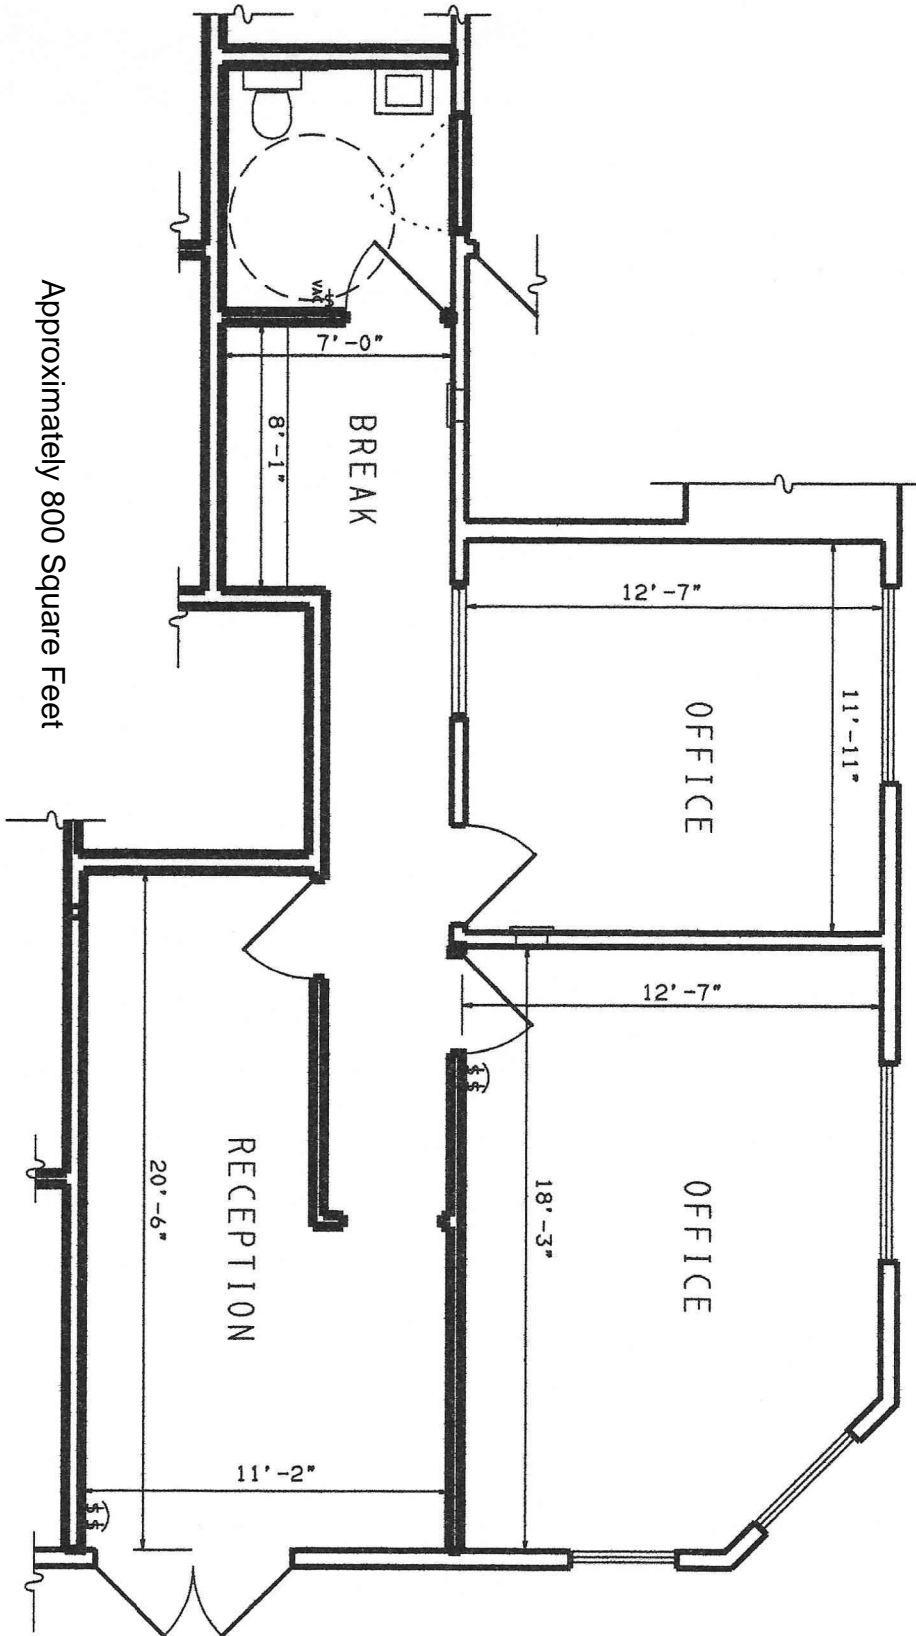

**SUITE M4
41-750 RANCHO LAS PALMAS DRIVE
RANCHO MIRAGE, CALIFORNIA**

Approximately 800 Square Feet