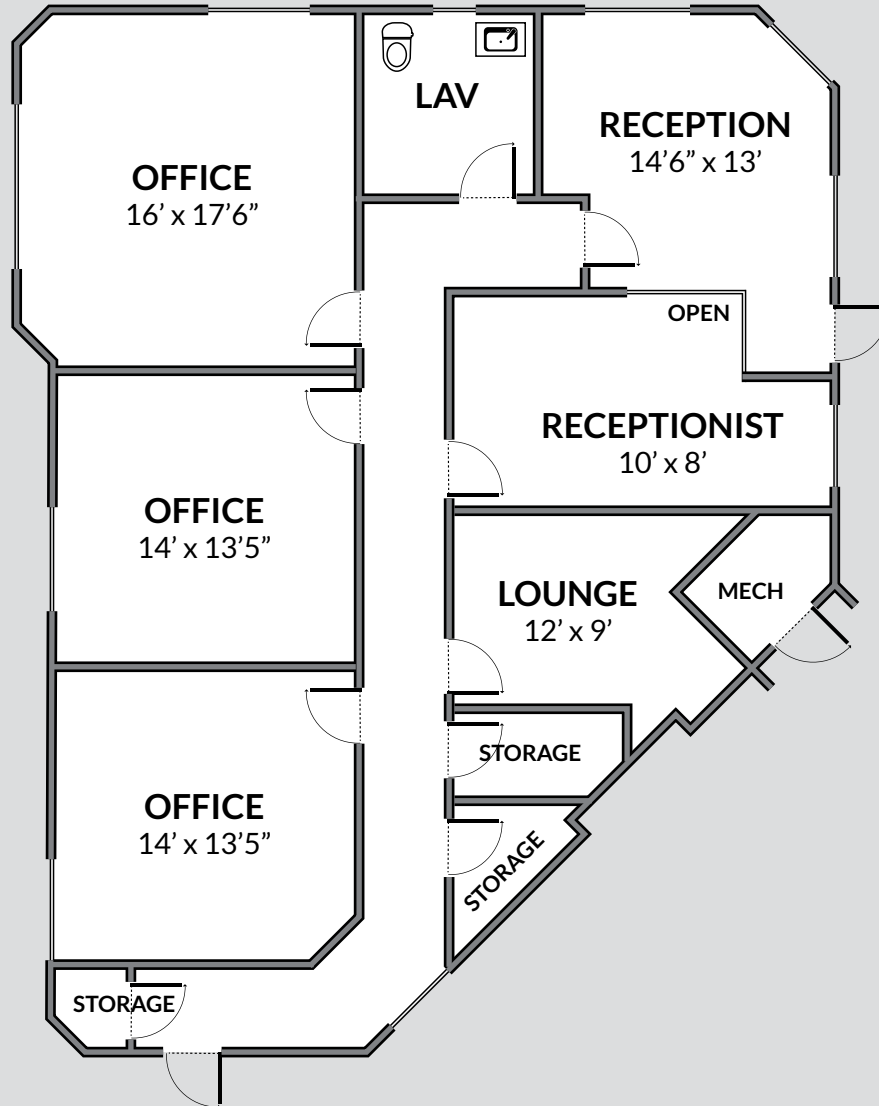

## SUITE B-1

+/- 1667 sq ft

*(All square footage and dimensions are approximate)*

**AGUA BLANCA PLAZA**

41-750 Rancho Las Palmas Dr.

Rancho Mirage, CA 92270